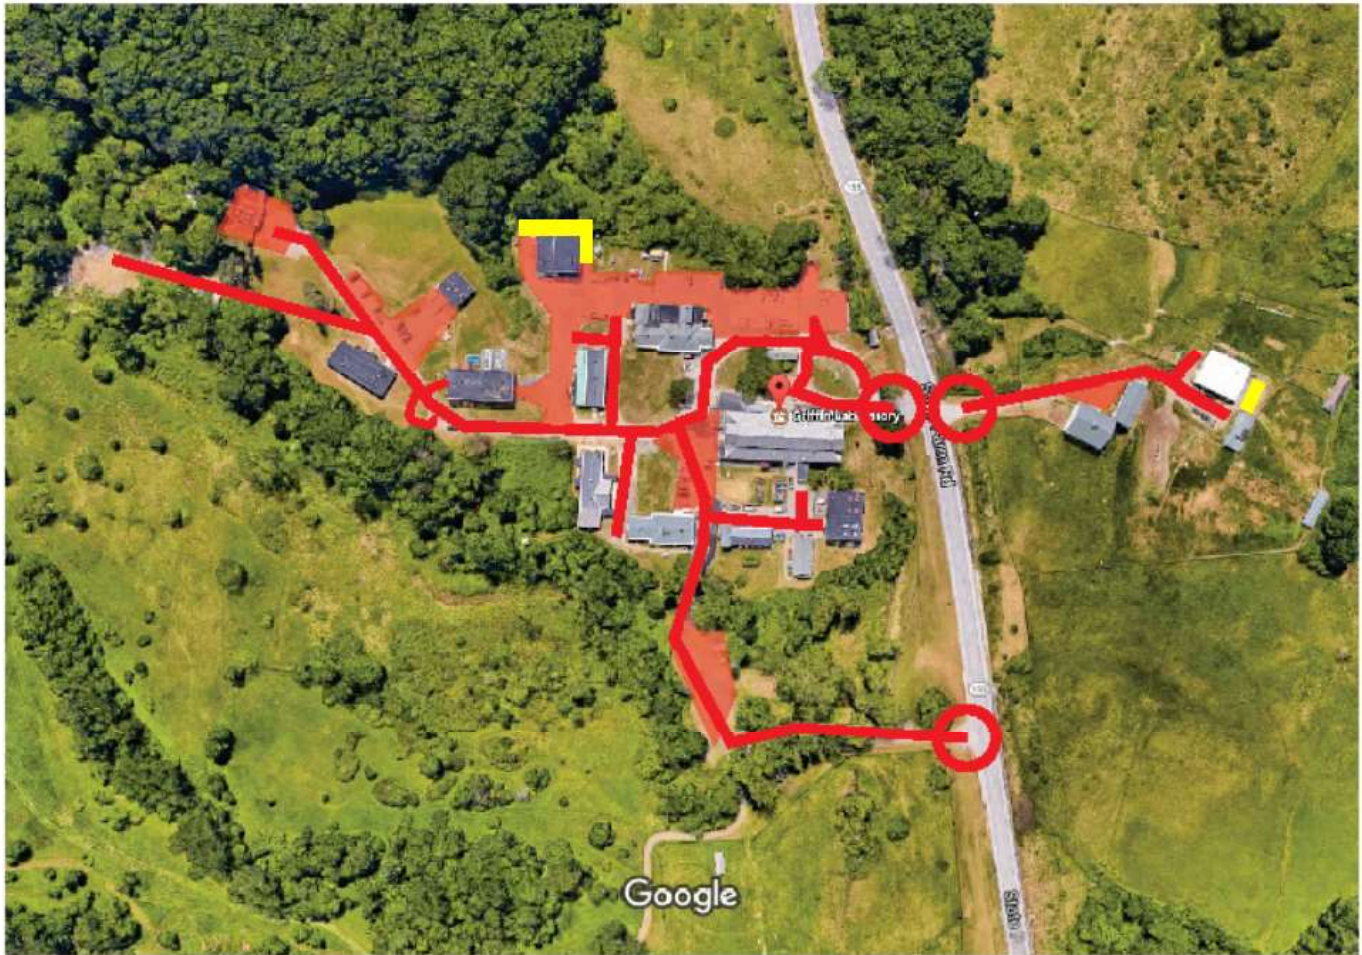

Map 2a: Griffin Laboratory

5668 State Farm Rd
Slingerlands, NY 12159

Areas requiring snow removal indicated in **RED**.
Circled areas indicate entryways which must be kept clear at all times.
Map updated on 10/5/2023.

Imagery ©2017 Google, Map data ©2017 Google 100 ft